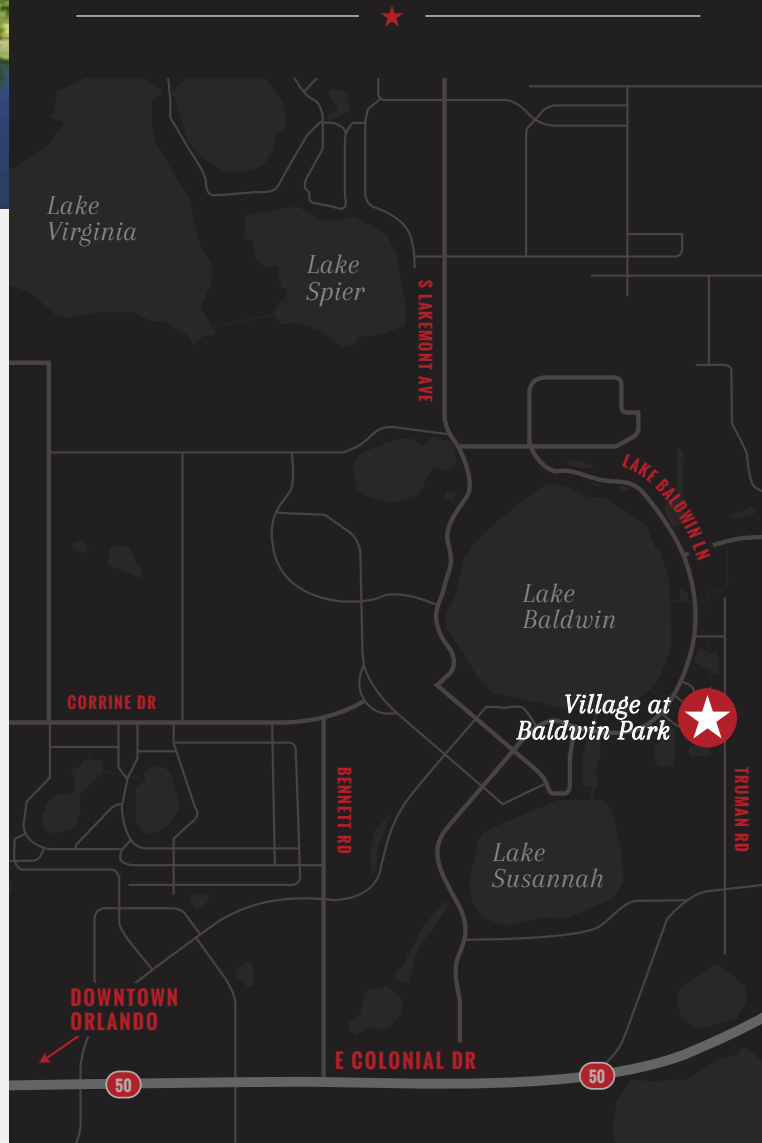

Village at Baldwin Park is a unique one-of-a-kind experience you simply won't want to miss.

CLOSE TO IT ALL

VILLAGE AT BALDWIN PARK

407.478.8900

2055 Lake Baldwin Lane | Orlando, FL 32814

VillageAtBaldwinParkApts.com