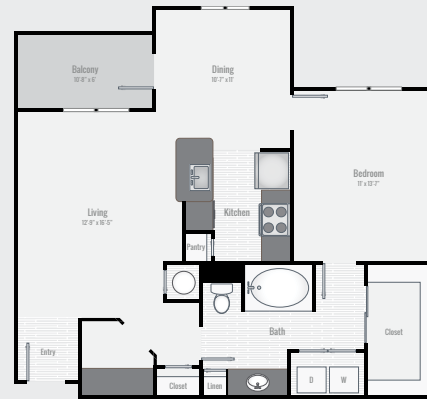

A PREFERRED APARTMENT | **COMMUNITY®**
★ ★ ★ ★ ★

1, 2 & 3 BR RESIDENCES

FEATURES & AMENITIES

INTERIOR FEATURES

Nine Foot Ceilings w/Crown Molding | **Cherry Colored Cabinetry** | Full Size Washer & Dryer in Every Home | **Hardwood Style Flooring** | Walk-In Closets | **Garden Tubs** | Private Patio/Balcony in Select Homes

GALLBERRY A3 | 1BR | 1 BA | 697 SF

LANCEWOOD B1 | 2BR | 2 BA | 1,180 SF

ACACIA A1 | 1BR | 1 BA | 756 SF

INOPINA C2 | 3BR | 2 BA | 1,376 SF

CHAPMAN T1 | 1 BR | 1.5 BA | 934 SF

LYONIA T5 | 3BR | 2.5BA | 2CG | 1,669 SF