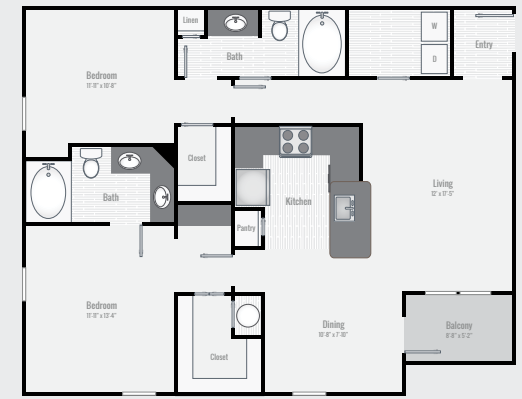

A PREFERRED APARTMENT | **COMMUNITY®**
★ ★ ★ ★ ★

1, 2 & 3 BR RESIDENCES

FEATURES & AMENITIES

INTERIOR FEATURES

Nine Foot Ceilings w/Crown Molding | **Cherry Colored Cabinetry** | Full Size Washer & Dryer in Every Home | **Hardwood Style Flooring** | Walk-In Closets | **Garden Tubs** | Private Patio/Balcony in Select Homes

GALLBERRY A3 | 1BR | 1 BA | 697 SF

LANCEWOOD B1 | 2BR | 2 BA | 1,180 SF

ACACIA A1 | 1BR | 1 BA | 756 SF

INOPINA C2 | 3BR | 2 BA | 1,376 SF

CHAPMAN T1 | 1 BR | 1.5 BA | 934 SF

LYONIA T5 | 3BR | 2.5BA | 2CG | 1,669 SF